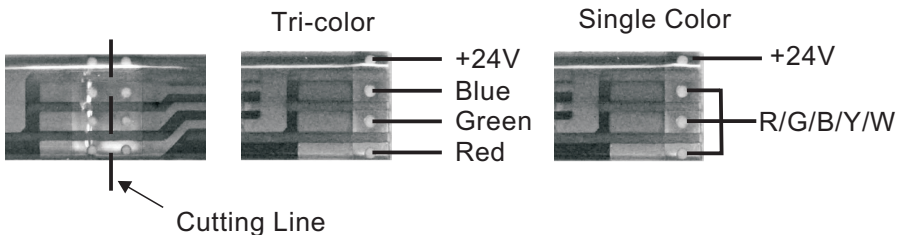

Technical Specification:

Color: RGB, R, G, B, Y, CW or WW

Beam angle: 120°

Voltage: DC 24V

Power consumption: 32.4 Watts/5m

Number of SMD LED: 150

Dimension: 10 x 5000mm

Weight: 0.23 kg

FLS

Attention:

1. Operating temperature: -25°C~60°C
2. The power supply must match the product's specification as indicated.
3. Installation surface must be smooth, clean and dry.
4. The part of LED components can not be fixed on the surface of the sharp edge.
5. LED strip should not be collided and crushed with other objects.
6. Cut following the cutting line and the LED strip can still work.
7. Do not connect the LED strip longer than 5 meters.

User manual

Flexible LED Strip

Application:

High brightness, energy saving, ideal for indoor & outdoor use for bars, clubs, hotels, restaurants, casinos, etc..

Note: Please install the LED strip carefully. Do not bend the LED strip too hard in a sharp angle as it will damage the strip.